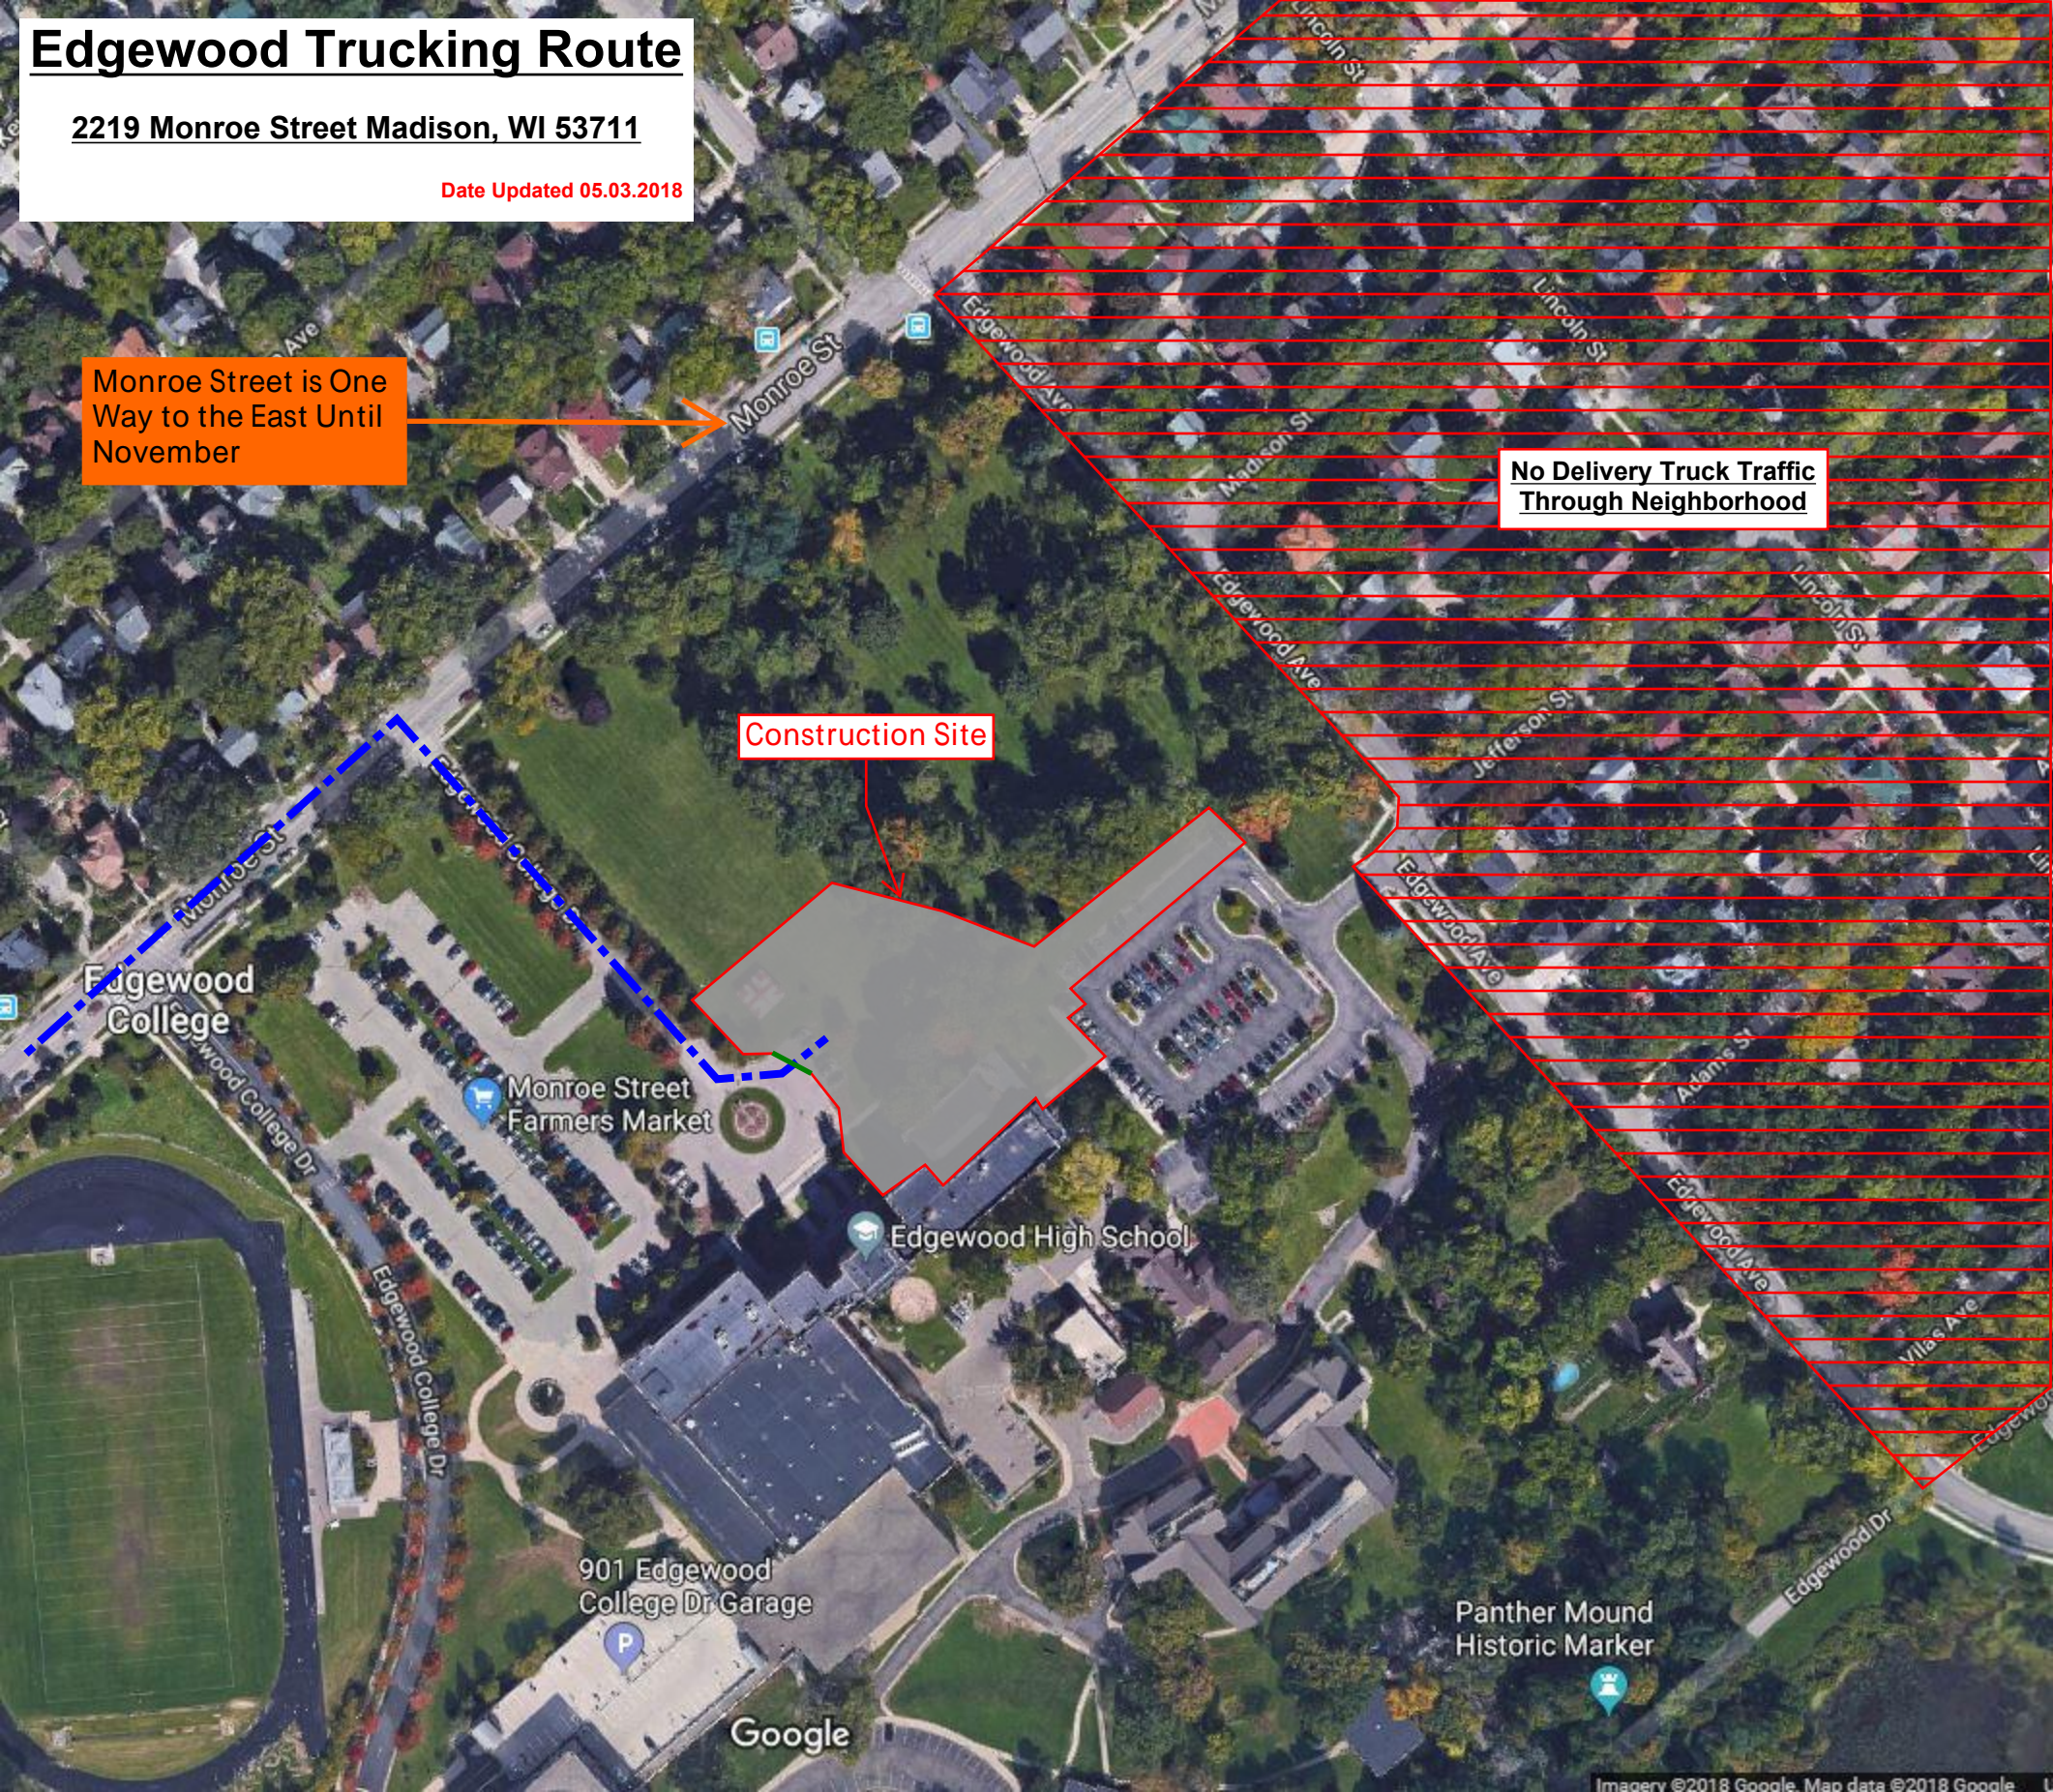

Edgewood Trucking Route

2219 Monroe Street Madison, WI 53711

Date Updated 05.03.2018

Monroe Street is One Way to the East Until November

No Delivery Truck Traffic Through Neighborhood

Construction Site

Edgewood College

Monroe Street Farmers Market

Edgewood High School

901 Edgewood College Dr Garage

Panther Mound Historic Marker

Google